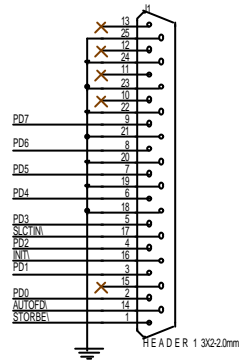

GRAPHIC LCM 320X240 WITH PRINT PORT

PRINT PORT

GRAPHIC LCM 320X240

GP0..GP11 : LCD INTERFACE