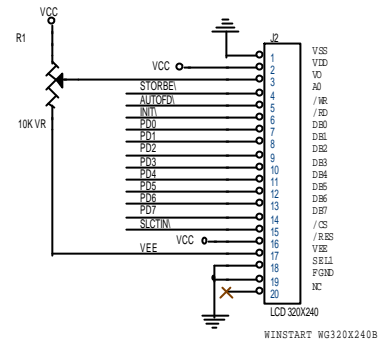

GRAPHIC LCM 320X240 WITH PRINT PORT

PRINT PORT

GRAPHIC LCM 320X240

GP0..GP11 : LCD INTERFACE