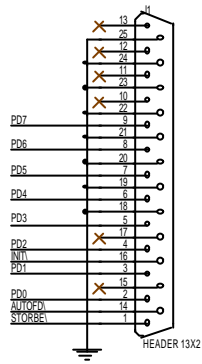

GRAPHIC LCM 240X128 WITH PRINT PORT

PRINT PORT

GRAPHIC LCM 240X128