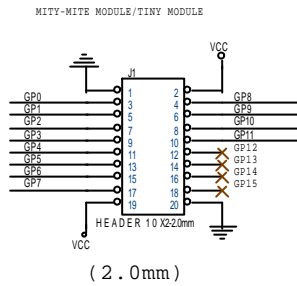

GRAPHIC LCM 320X240 WITH GPIO INTERFACE

GPIO

GRAPHIC LCM 320X240

GP0..GP11 : LCD INTERFACE