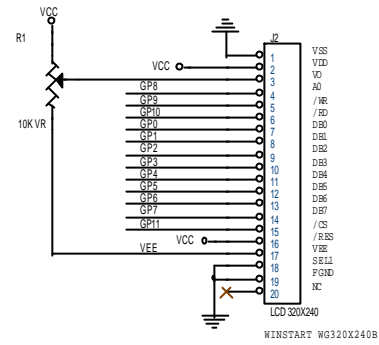

GRAPHIC LCM 320X240 WITH GPIO INTERFACE

GPIO

GRAPHIC LCM 320X240

GP0..GP11 : LCD INTERFACE