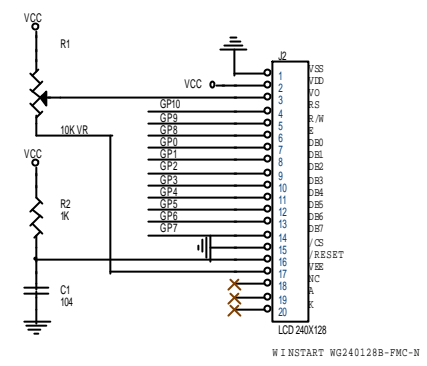

# GRAPHIC LCM 240X128 WITH GPIO

## GRAPHIC LCM 240X128

J M & P ELECTRONICS CO.LTD.		
File LCM 240X128 DISPLAY WITH GPIO		
Size B	Document Number L240X128.SCH	Rev 1.0
Date: Friday, Apr 19, 2002	Sheet 1	of 1