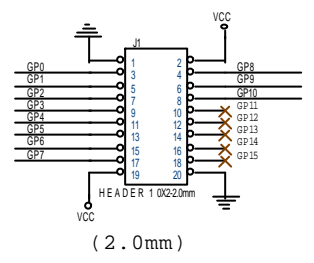

# GRAPHIC LCM 240X128 WITH GPIO

## GRAPHIC LCM 240X128

J M & P ELECTRONICS CO.LTD.		
File LCM 240X128 DISPLAY WITH GPIO		
Size B	Document Number L240X128.SCH	Rev 1.0
Date: Friday, Apr 19, 2002	Sheet 1	of 1