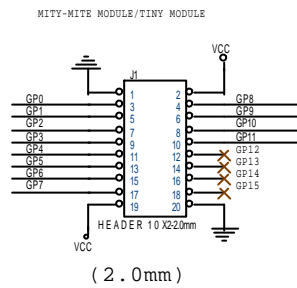

GRAPHIC LCM 122X32 WITH GPIO INTERFACE

GPIO

GRAPHIC LCM 122X32

GP0..GP11 : LCD INTERFACE