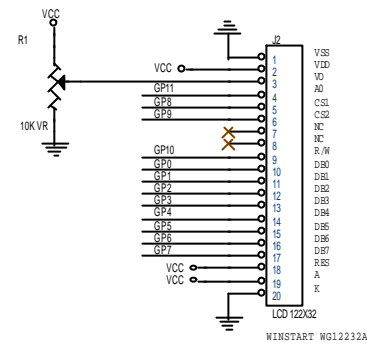

GRAPHIC LCM 122X32 WITH GPIO INTERFACE

GPIO

GRAPHIC LCM 122X32

GP0..GP11 : LCD INTERFACE